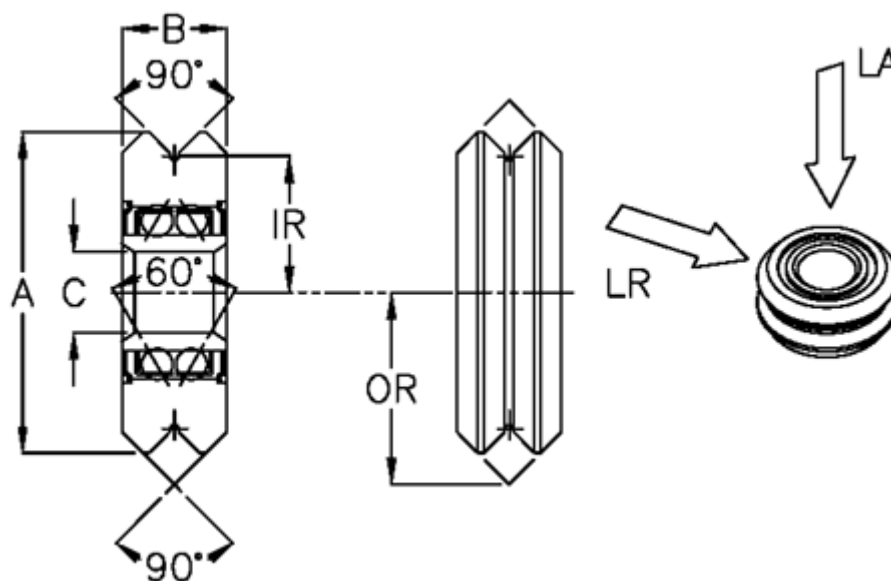

Article number: 05552

Description: Guide wheel W2

Measures

Diameter A	= 30.73
Hole size C	= 9.53
Internal radius IR	= 12.70
Outer radius OR	= 18.26
Width B	= 11.13